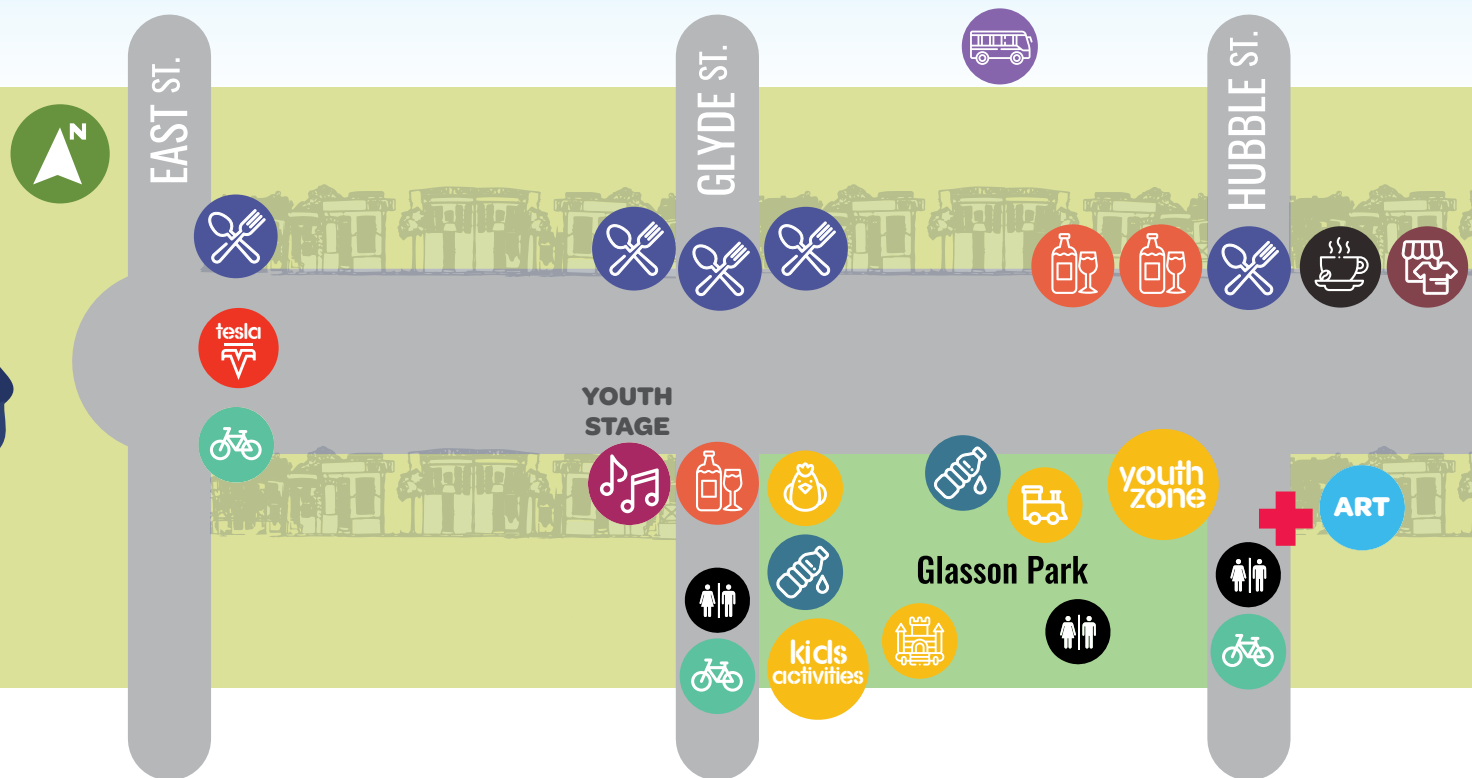

East Fremantle's

GEORGE STREET

Festival