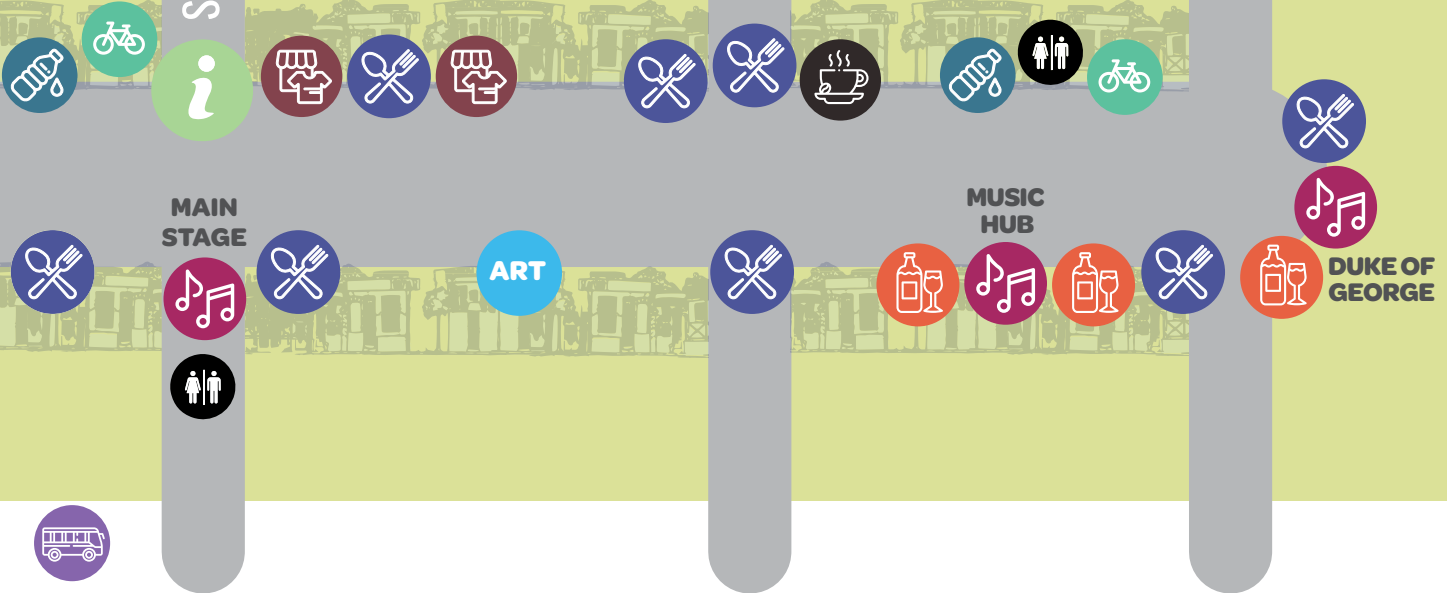

LEGEND

Music

Food

Bicycle Parking

Art Exhibition

Bar

Bus Stop

Town Tent/Event Info

Coffee

Water Station

Toilets

Retail

First Aid

TOWN of
EAST FREMANTLE

SEWELL ST.

KING ST.

DUKE ST.