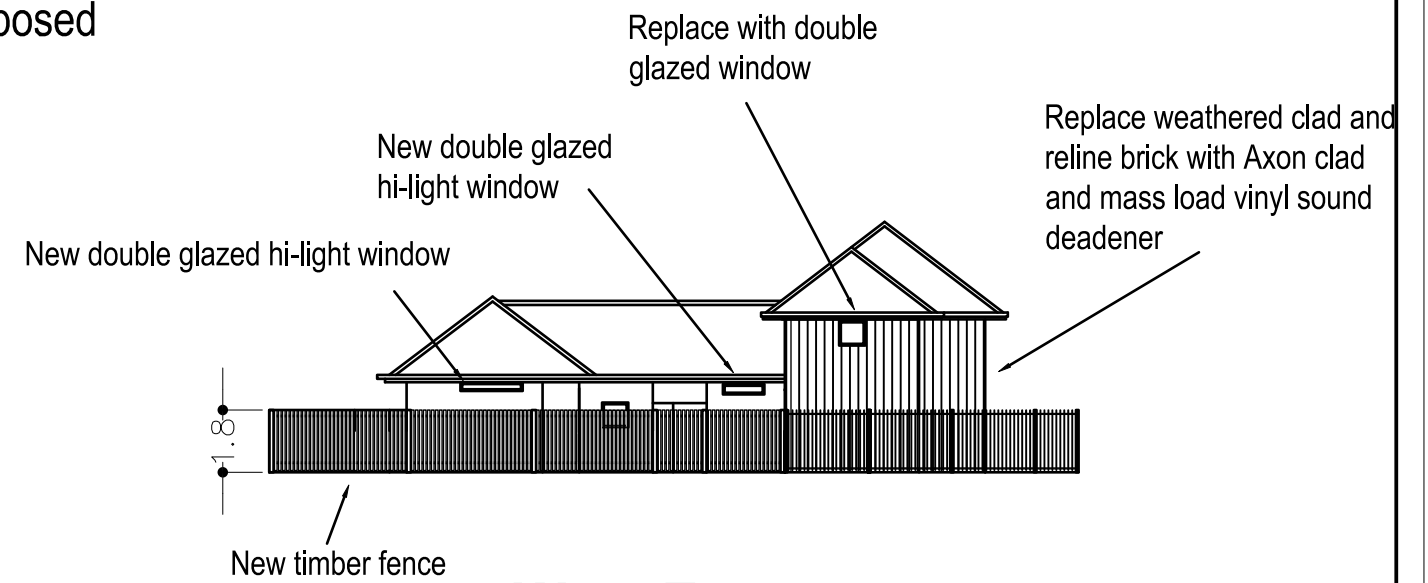

Current

Proposed

West Elevation

East Elevation

South Elevation

West Elevation

East Elevation

South Elevation

Scale 1:200

		BEN & CLARE ISAAC	Elevations
1	Initial planning submission	LOT 256/ 62 SILAS ST, EAST FREMANTLE	Revision 1
Rev	Description	16/6/2024	Scale 1:200

A3