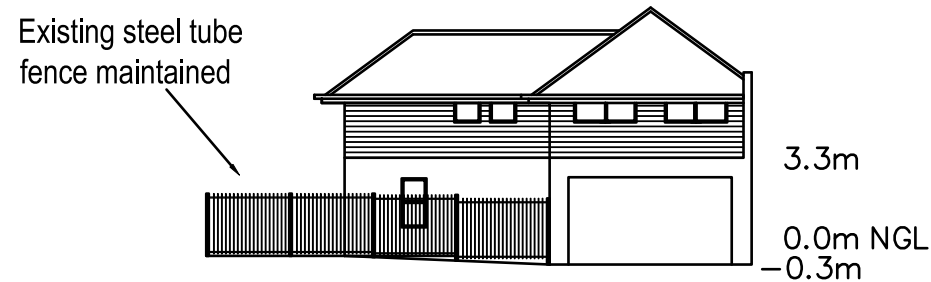

Current

Proposed

West Elevation

East Elevation

South Elevation

West Elevation

East Elevation

South Elevation

Scale 1:200

		BEN & CLARE ISAAC	Elevations
1	Initial planning submission	LOT 256/ 62 SILAS ST, EAST FREMANTLE	Revision 1
Rev	Description	16/6/2024	Scale 1:200

A3