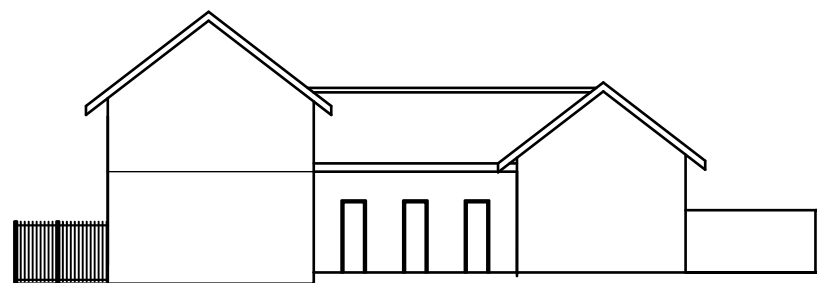

Current

Proposed

West Elevation

East Elevation

South Elevation

West Elevation

East Elevation

South Elevation

Scale 1:200

		BEN & CLARE ISAAC	Elevations
1	Initial planning submission	LOT 256/ 62 SILAS ST, EAST FREMANTLE	Revision 1
Rev	Description	16/6/2024	Scale 1:200

A3